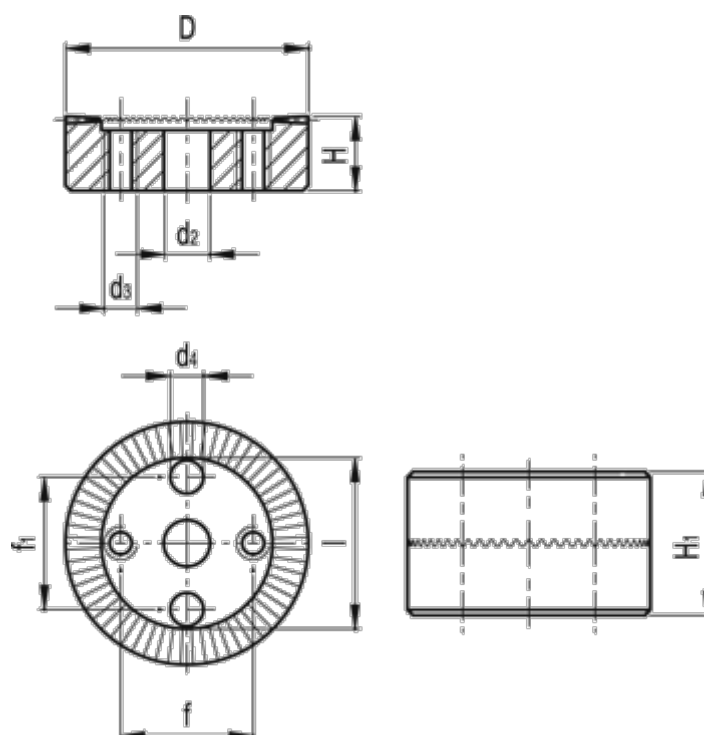

Data Sheet

Article number: 206575353

Description: E+G Serrated locking plate
GN 187.4-32-48-D-NI

Measures

D	= 32	l	= 23.5
d	= M6	Number of teeth	= 48
d1	= 5.3	Weight (g)	= 41
d4 H11	= 5		
f	= 18		
f1	= 18		
H +/-0.9	= 9.0		
H1	= 18		